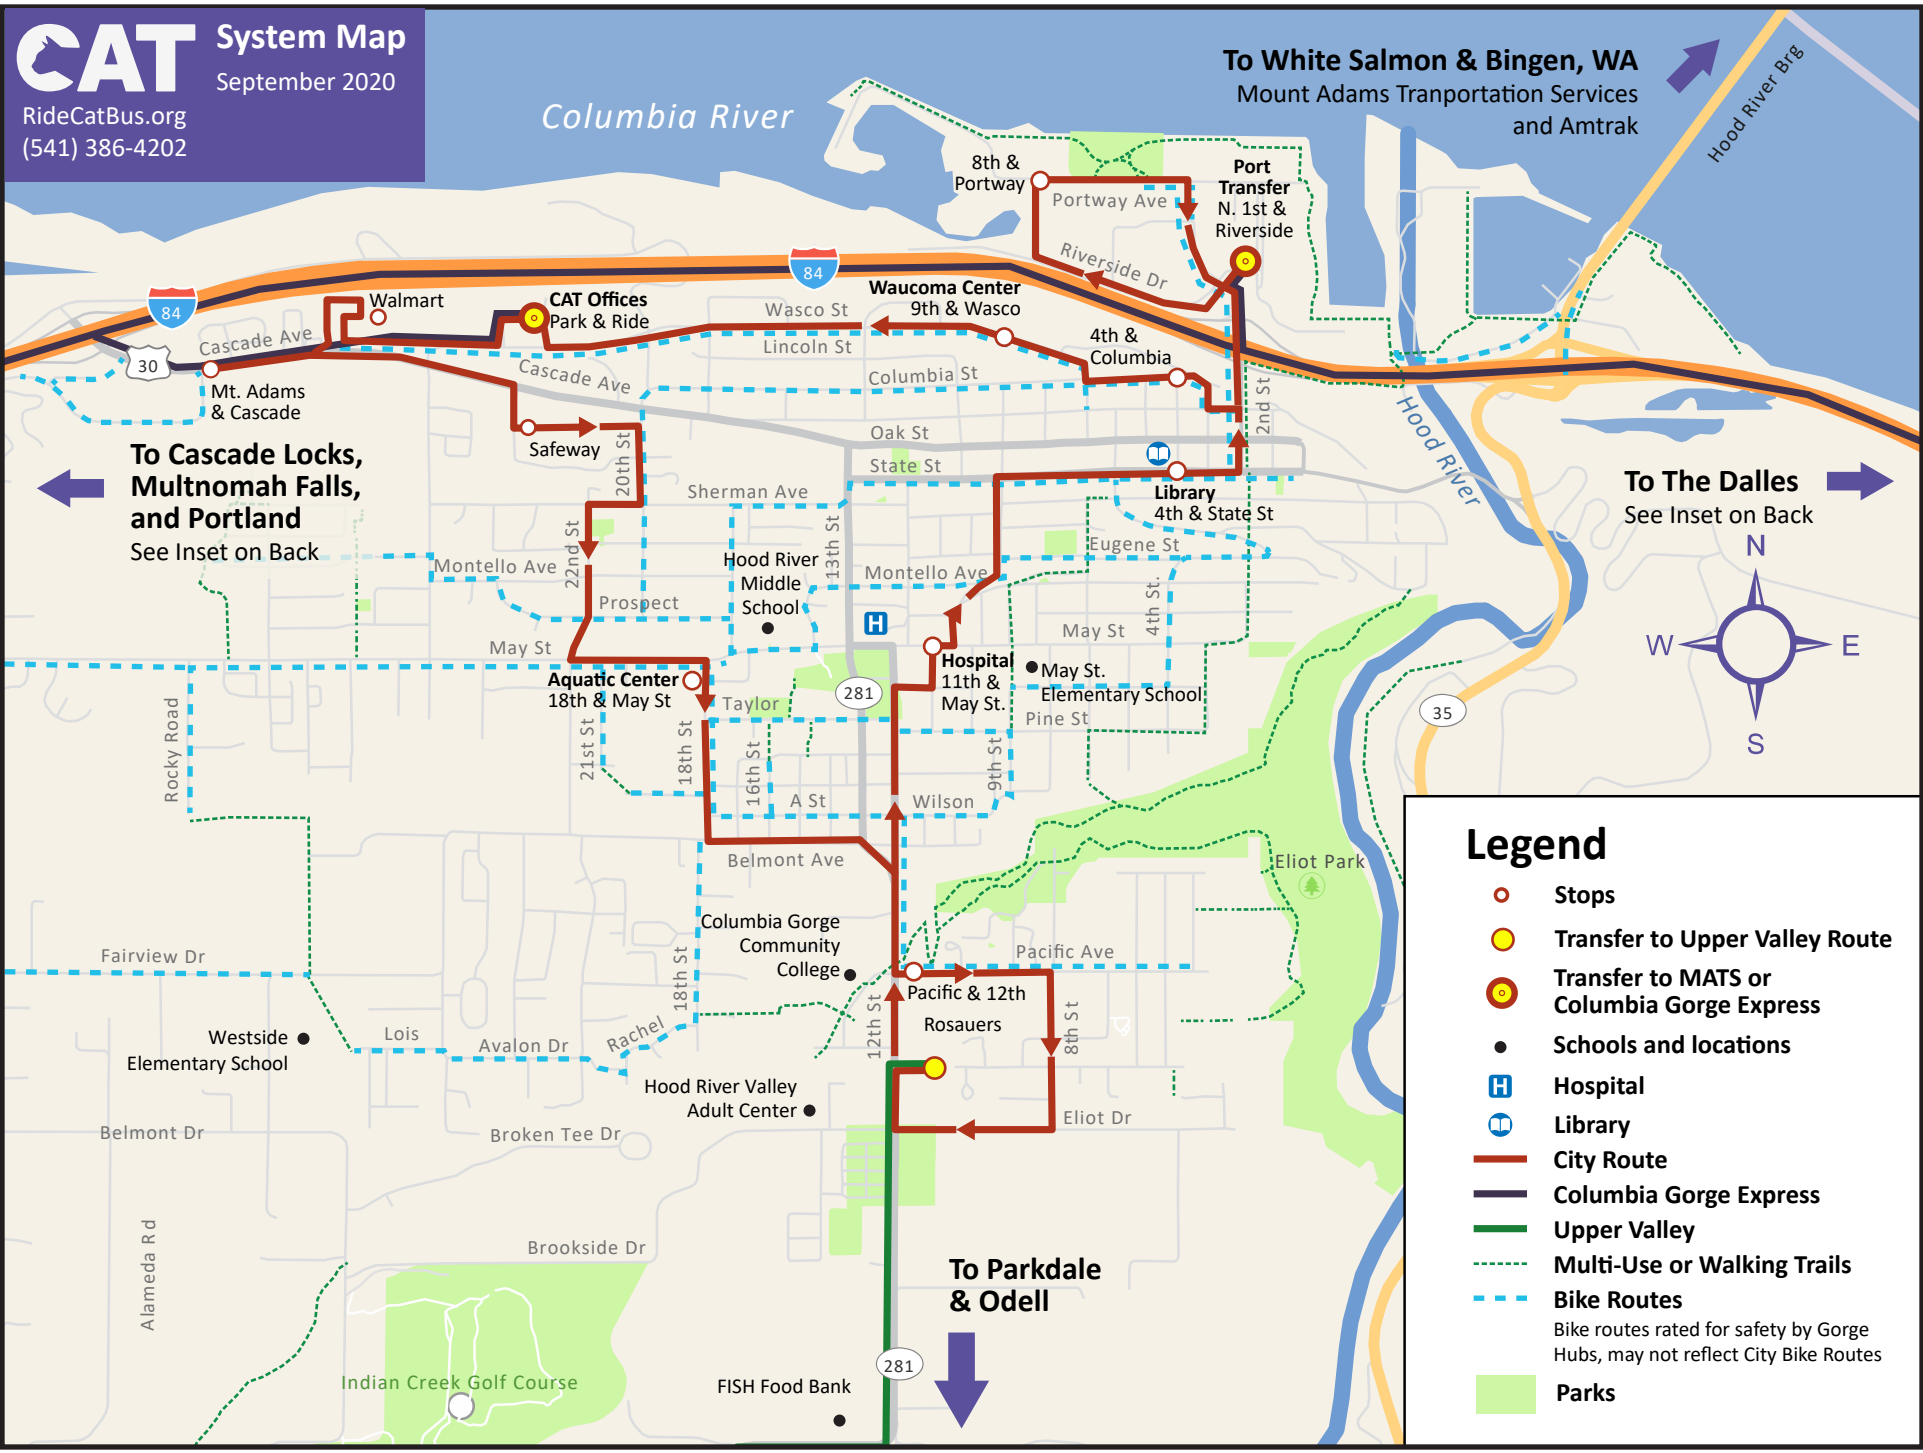

# System Map

September 2020

RideCatBus.org  
(541) 386-4202

Columbia River

To White Salmon & Bingen, WA  
Mount Adams Transportation Services  
and Amtrak

To The Dalles  
See Inset on Back

To Cascade Locks,  
Multnomah Falls,  
and Portland  
See Inset on Back

To Parkdale  
& Odell

## Legend

- Stops
- Transfer to Upper Valley Route
- Transfer to MATS or Columbia Gorge Express
- Schools and locations
- Hospital
- Library
- City Route
- Columbia Gorge Express
- Upper Valley
- Multi-Use or Walking Trails
- Bike Routes  
Bike routes rated for safety by Gorge Hubs, may not reflect City Bike Routes
- Parks

## Columbia Gorge Express Stops