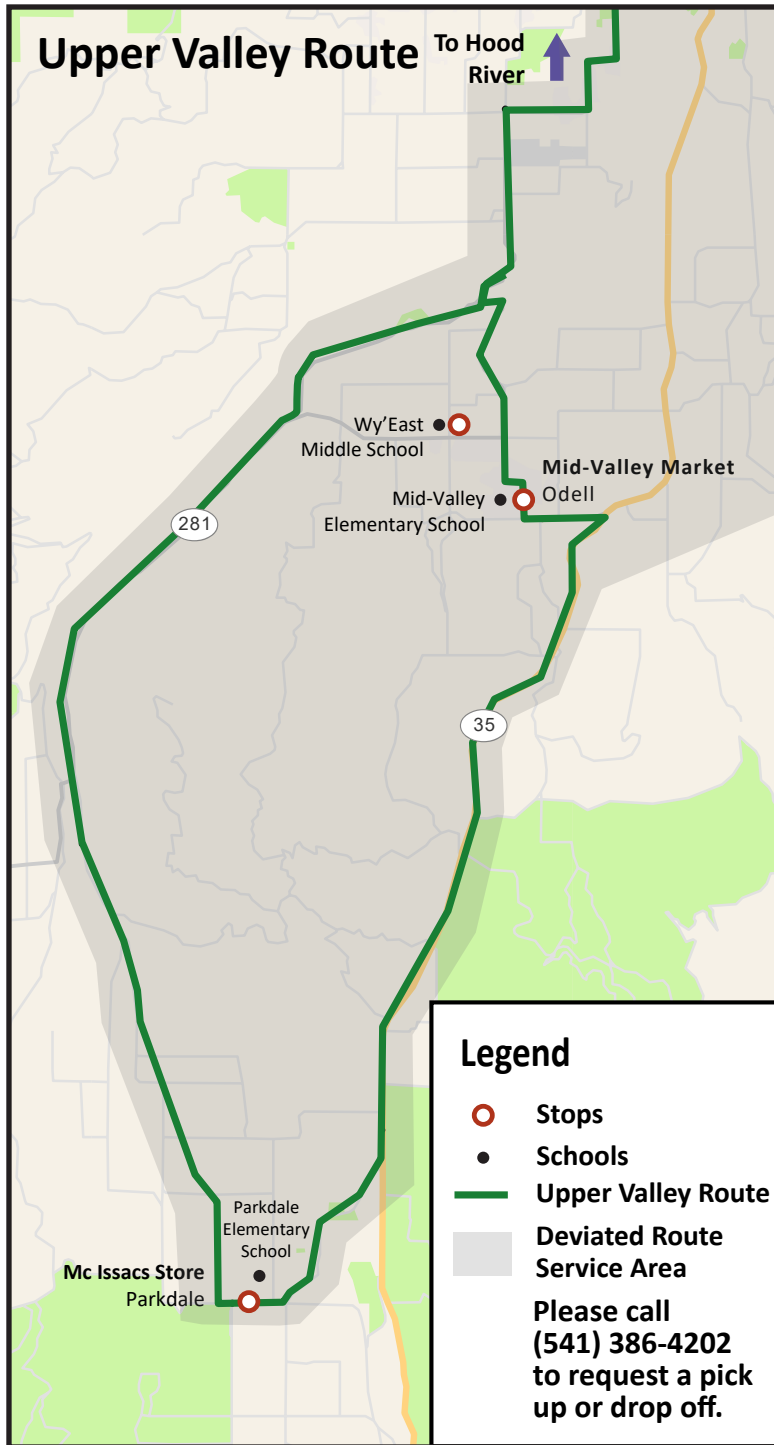

# System Map

September 2020

RideCatBus.org  
(541) 386-4202

Columbia River

To White Salmon & Bingen, WA  
Mount Adams Transportation Services  
and Amtrak

To The Dalles  
See Inset on Back

To Cascade Locks,  
Multnomah Falls,  
and Portland  
See Inset on Back

To Parkdale  
& Odell

## Legend

- Stops
- Transfer to Upper Valley Route
- Transfer to MATS or Columbia Gorge Express
- Schools and locations
- Hospital
- Library
- City Route
- Columbia Gorge Express
- Upper Valley
- Multi-Use or Walking Trails
- Bike Routes  
Bike routes rated for safety by Gorge Hubs, may not reflect City Bike Routes
- Parks

## Columbia Gorge Express Stops